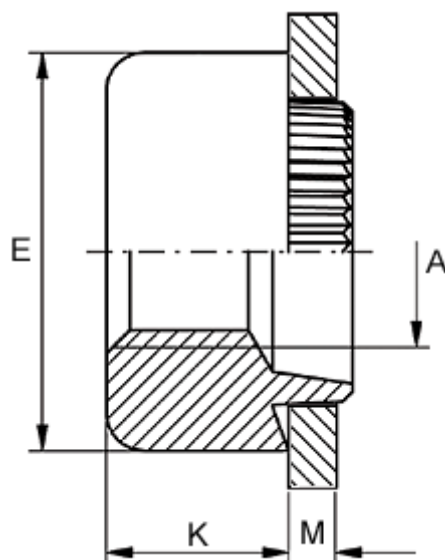

Article number: 12737000040120  
Description: KLEE-coil 737 000 040.120  
M4 Steel, zinc-pl. & chr. yellow

## Measures

---

Female thread A	= M4
Height K	= 3.0
Outer diameter E	= 7.0
Plate thickness	= 4.7 to 4.9
Recommended bore diameter +0.05	= 6.0